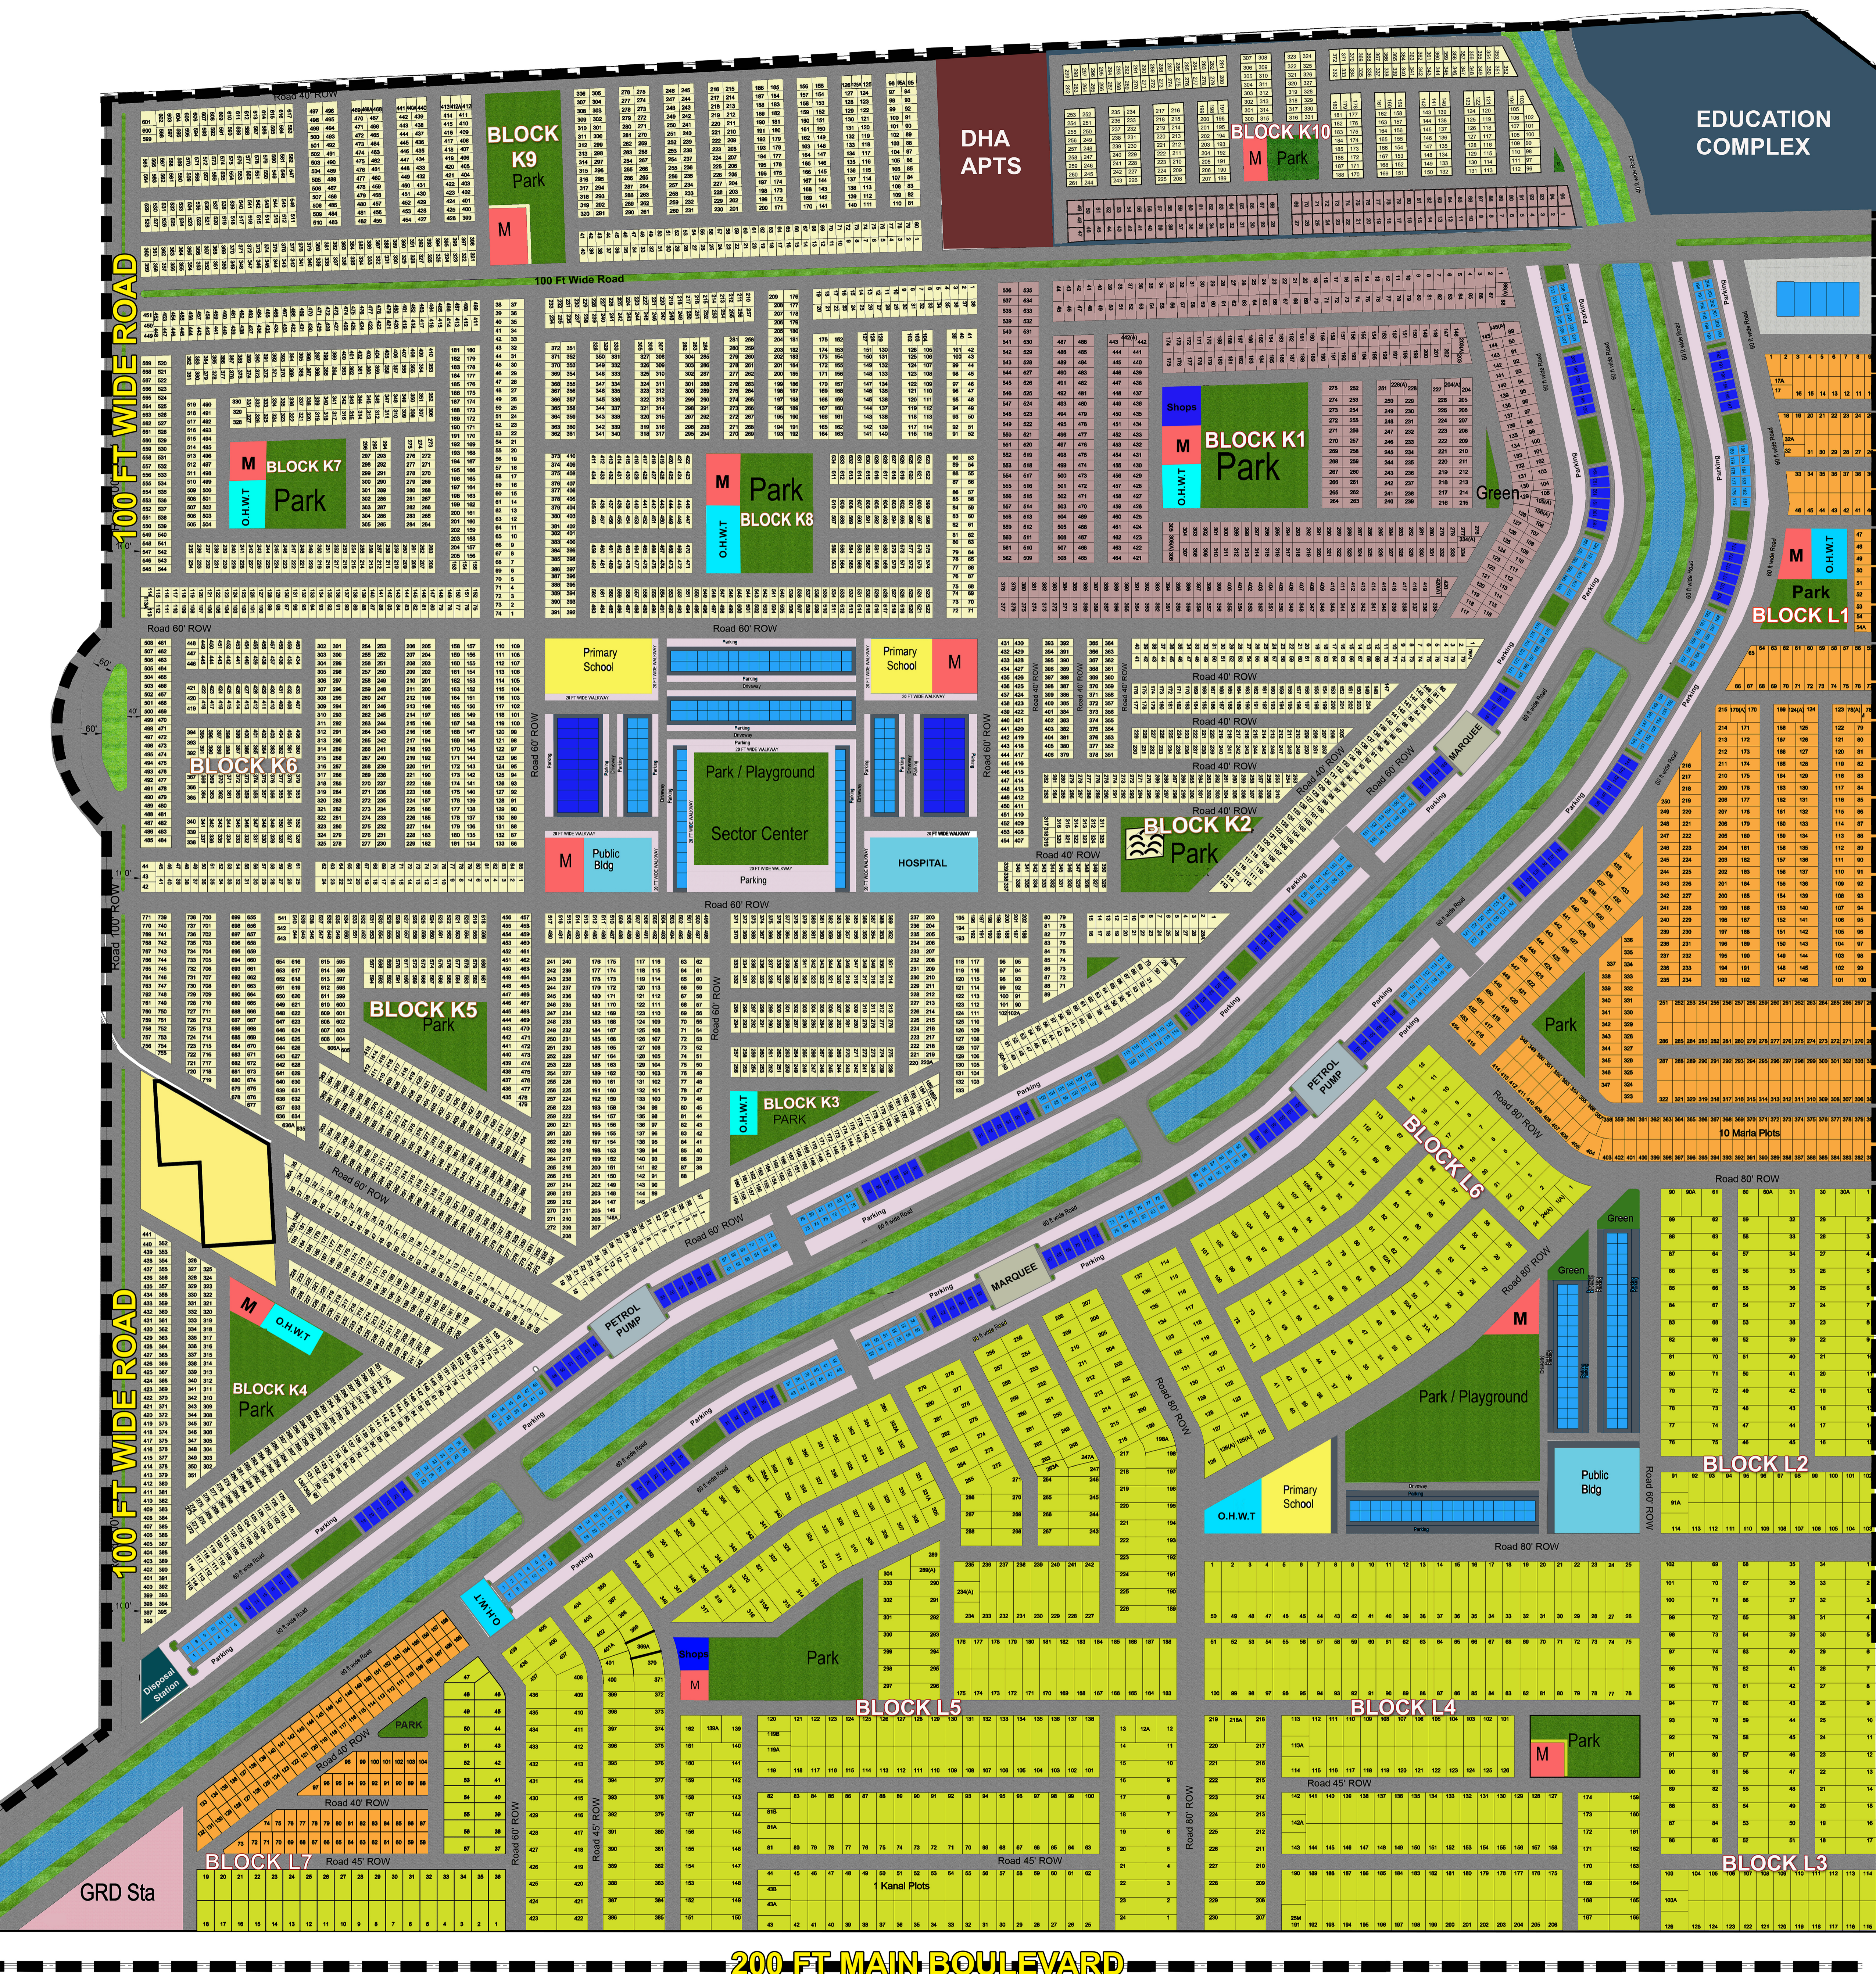

SECTOR K & L

LEGENDS

- 1 K PLOTS
- 10 M PLOTS
- 8 M PLOTS
- 5 M PLOTS
- 4MC PLOTS
- 8MC PLOTS

Note: This is a provisional map & DHA Gujranwala reserve the right to change / alter the sector layout due to any technical reason or ground variation